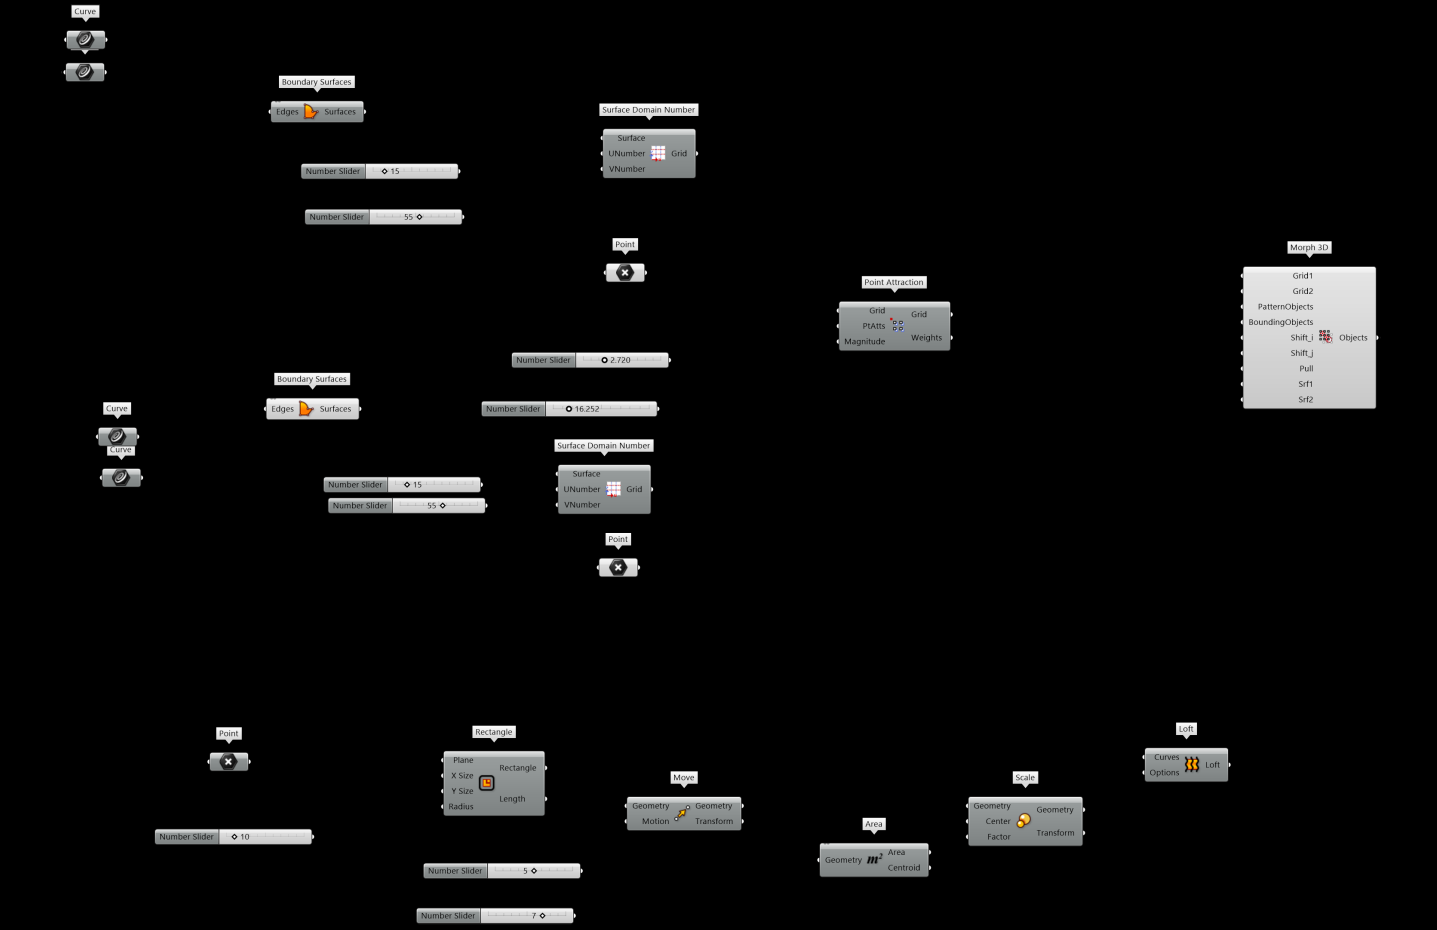

Alejandro Noé Reyes
ARCH 436 - ADV. MOD.
Spring 2023
A04 - Manhattan Tessellation

Island of Manhattan

Curve Attractor

Point Attractor

Random Attractor

Curve Attractor

Point Attractor

Random Attractor